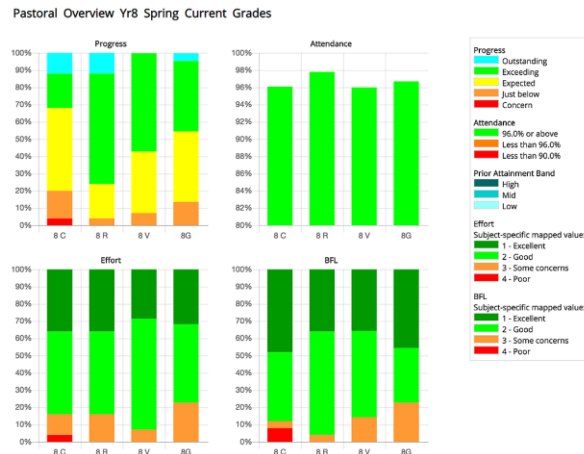

Table of Contents

- Overview of SchoolVue 1
- Why Use SchoolVue 2
  - The Problem – The Challenge 2
  - Our Vision 2
- What does it do? 3
  - How it works.....3
  - Customise.....3
- How Can you Access this Proven Service 4

SchoolVue collects data on and tells you about

- Whole school performance
- Pastoral insight
- Subject overview
- Individual class focus
- The whole student
- Trends over time
- Performance Indicators for schools

SchoolVue is

- Available online
- Use your own bespoke grades and measures of progress
- Essential on results day
- Collect data on student engagement and learning
- Attendance
- Student strategies and interventions
- Seating plan tool for teachers

From UK Skills supporting