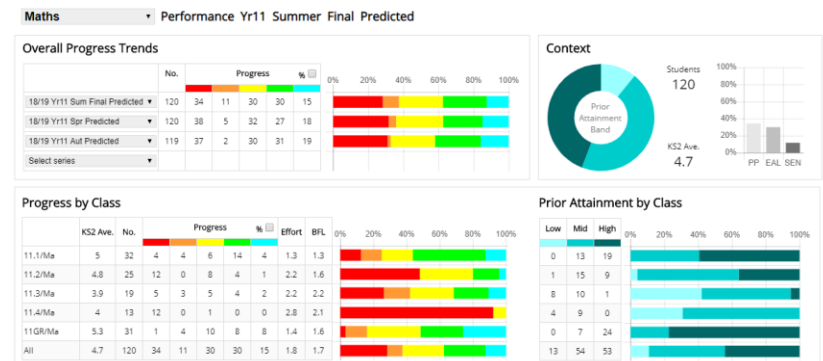

How can you access this proven service?

You can purchase SchoolVue for a one year license for as little as .....

..... *“Your company is the greatest. I can’t imagine anyone living without you.” —Very smart customer*

What is SchoolVue?

SchoolVue is the easiest to use, online, flexible data analytics tool for all schools.

SchoolVue allows you to present a variety of student information in a clear, accurate and effective way on a day to day basis that will drive school performance.

Complete redesigned and rebuilt for India, SchoolVue is available 24/7 from any internet-enabled device anywhere.

You will find easy to use online tools and reports to understand and use student information being collected. This leads to better strategic decisions at school, in classroom and for students.